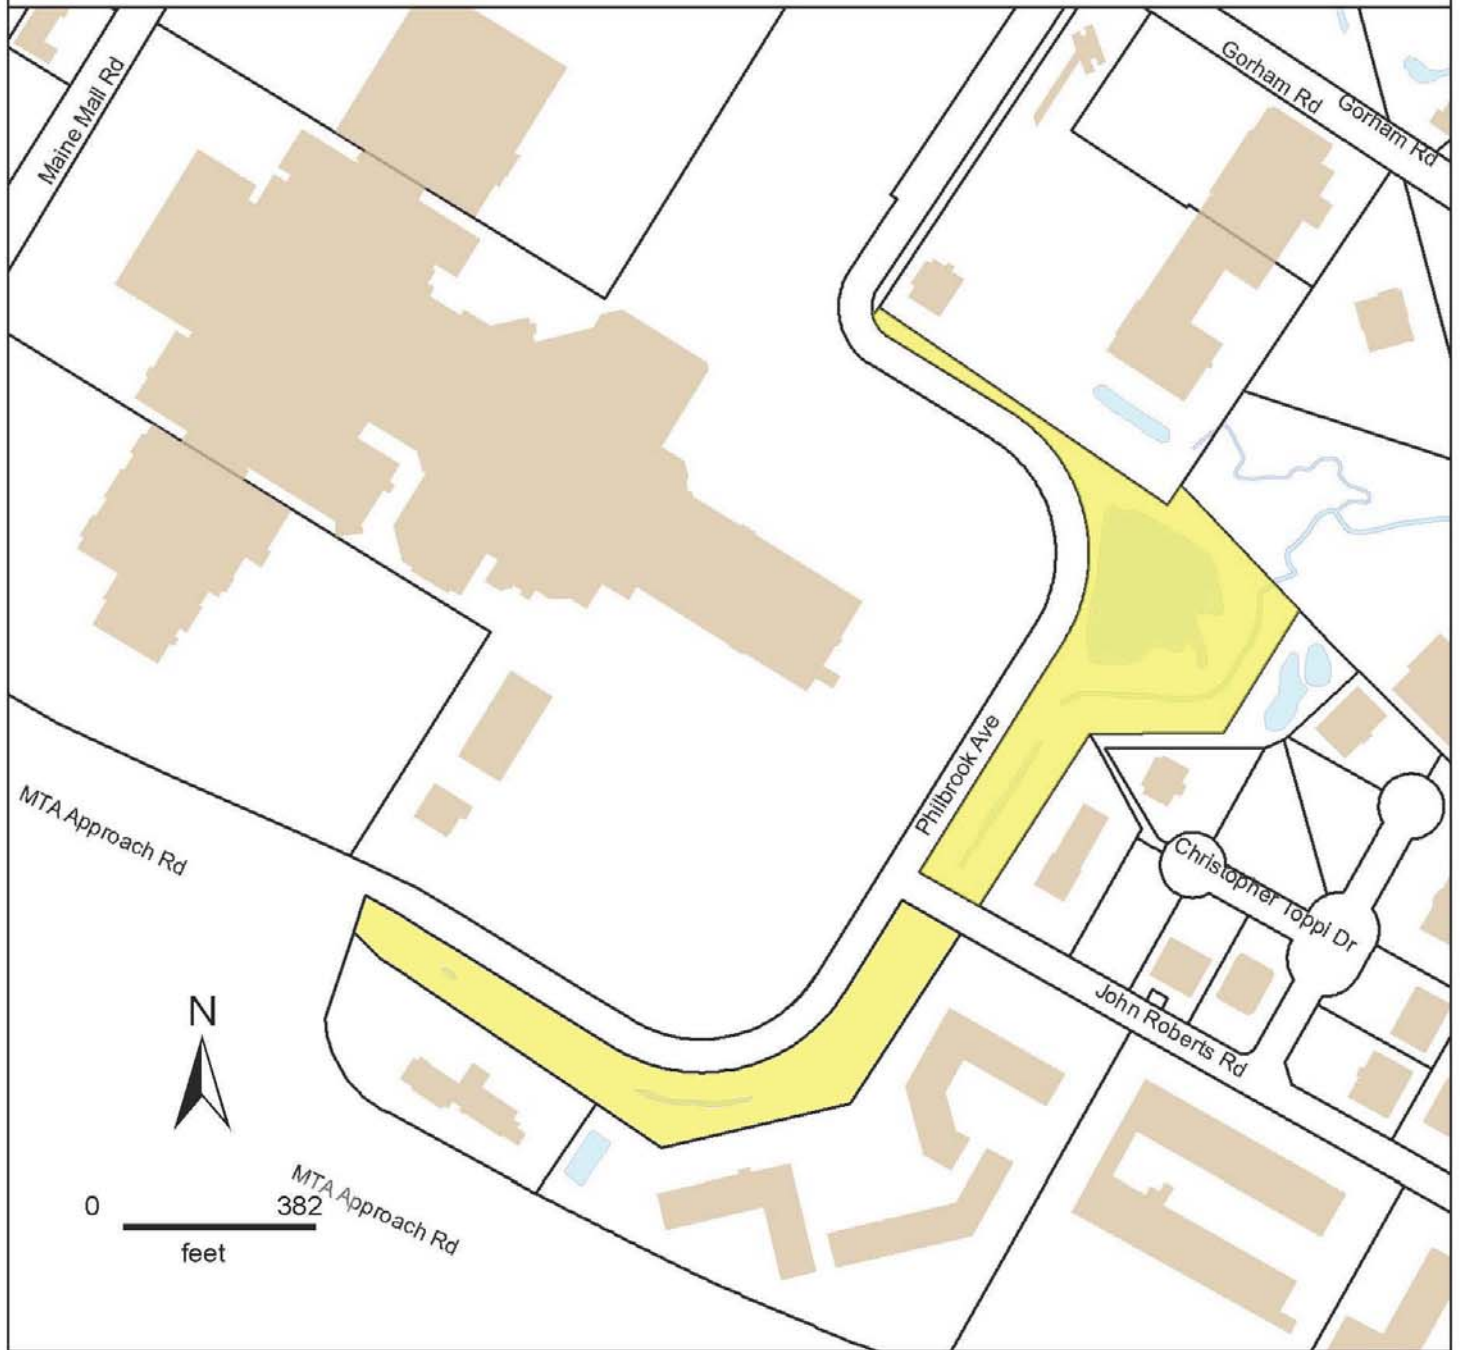

# Philbrook Avenue

Property ID 067\*0000\*026\*  
Address 0 PHILBROOK AV  
Owner GGP- MAINE MALL, LLC

Map For Reference Only  
Not a Legal Document

The City of South Portland makes no claims and no warranties, concerning the validity, expressed or implied, of the accuracy of the GIS data presented on this map.