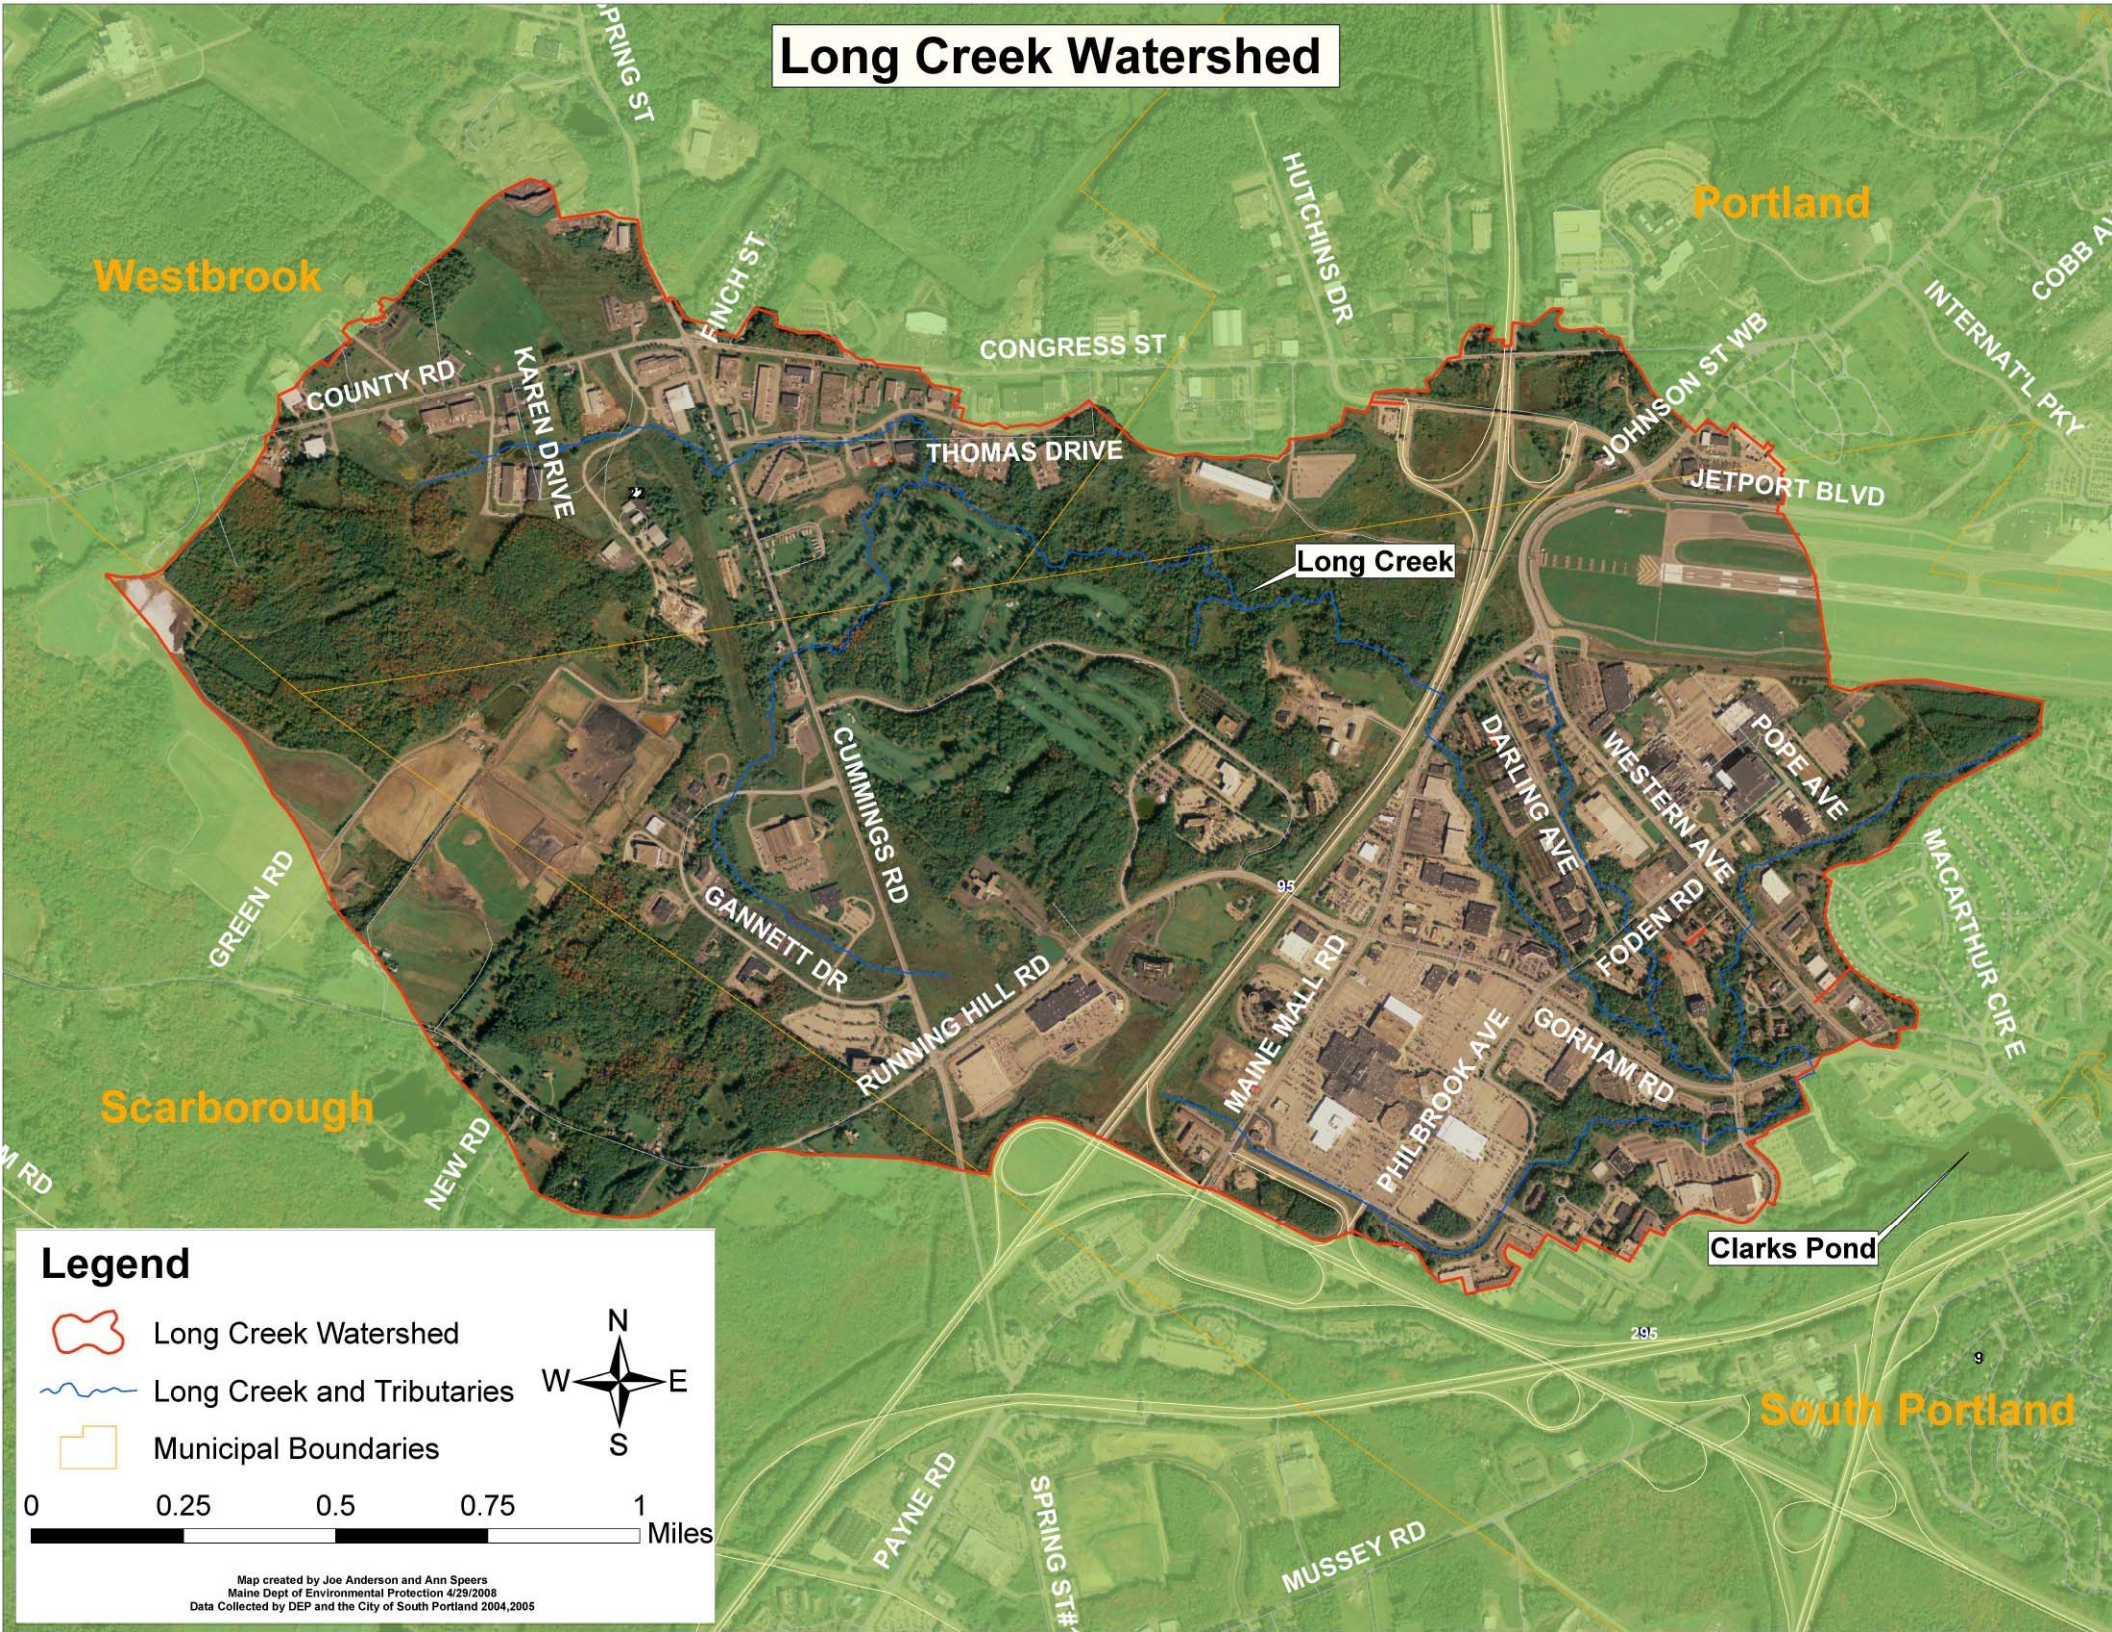

# Long Creek Watershed

**Legend**

- Long Creek Watershed
- Long Creek and Tributaries
- Municipal Boundaries

0 0.25 0.5 0.75 1 Miles

Map created by Joe Anderson and Ann Speers  
Maine Dept of Environmental Protection 4/29/2008  
Data Collected by DEP and the City of South Portland 2004,2005